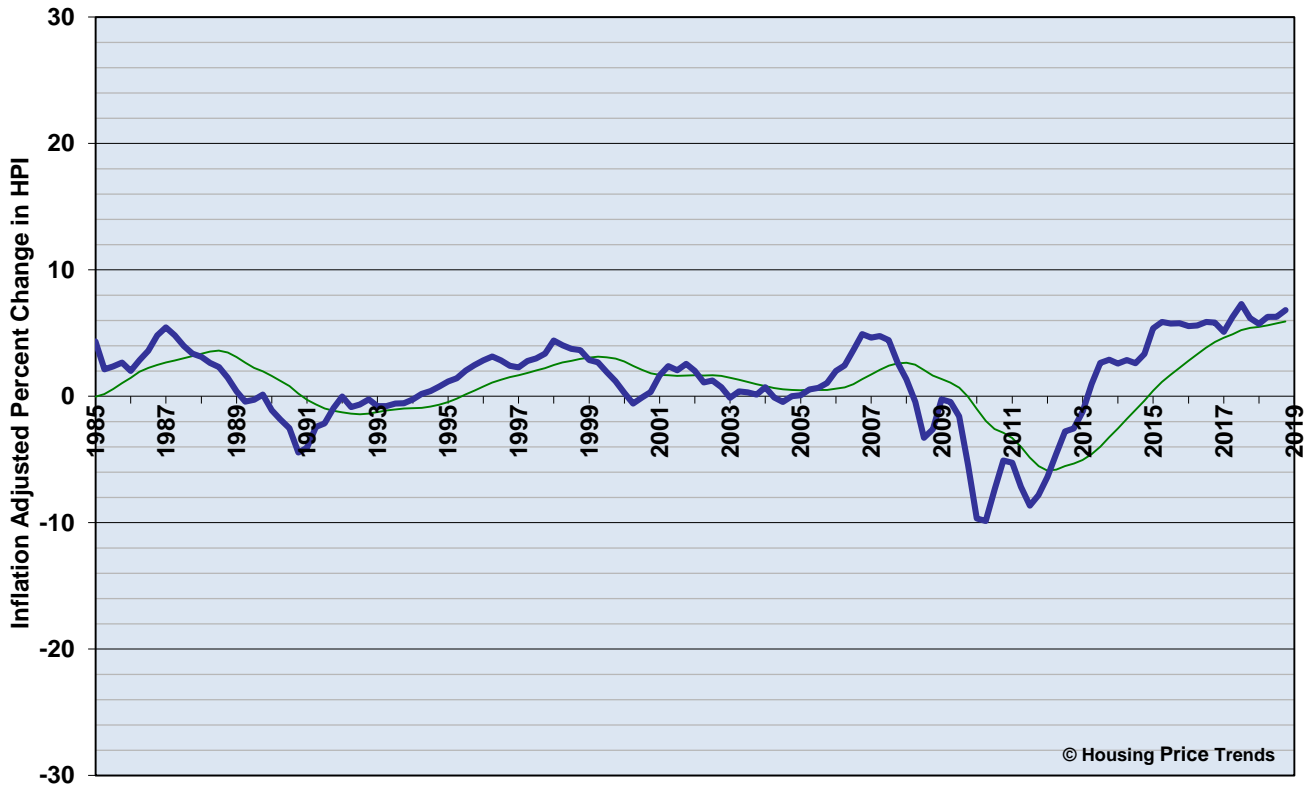

Charlotte-Concord-Gastonia, NC-SC